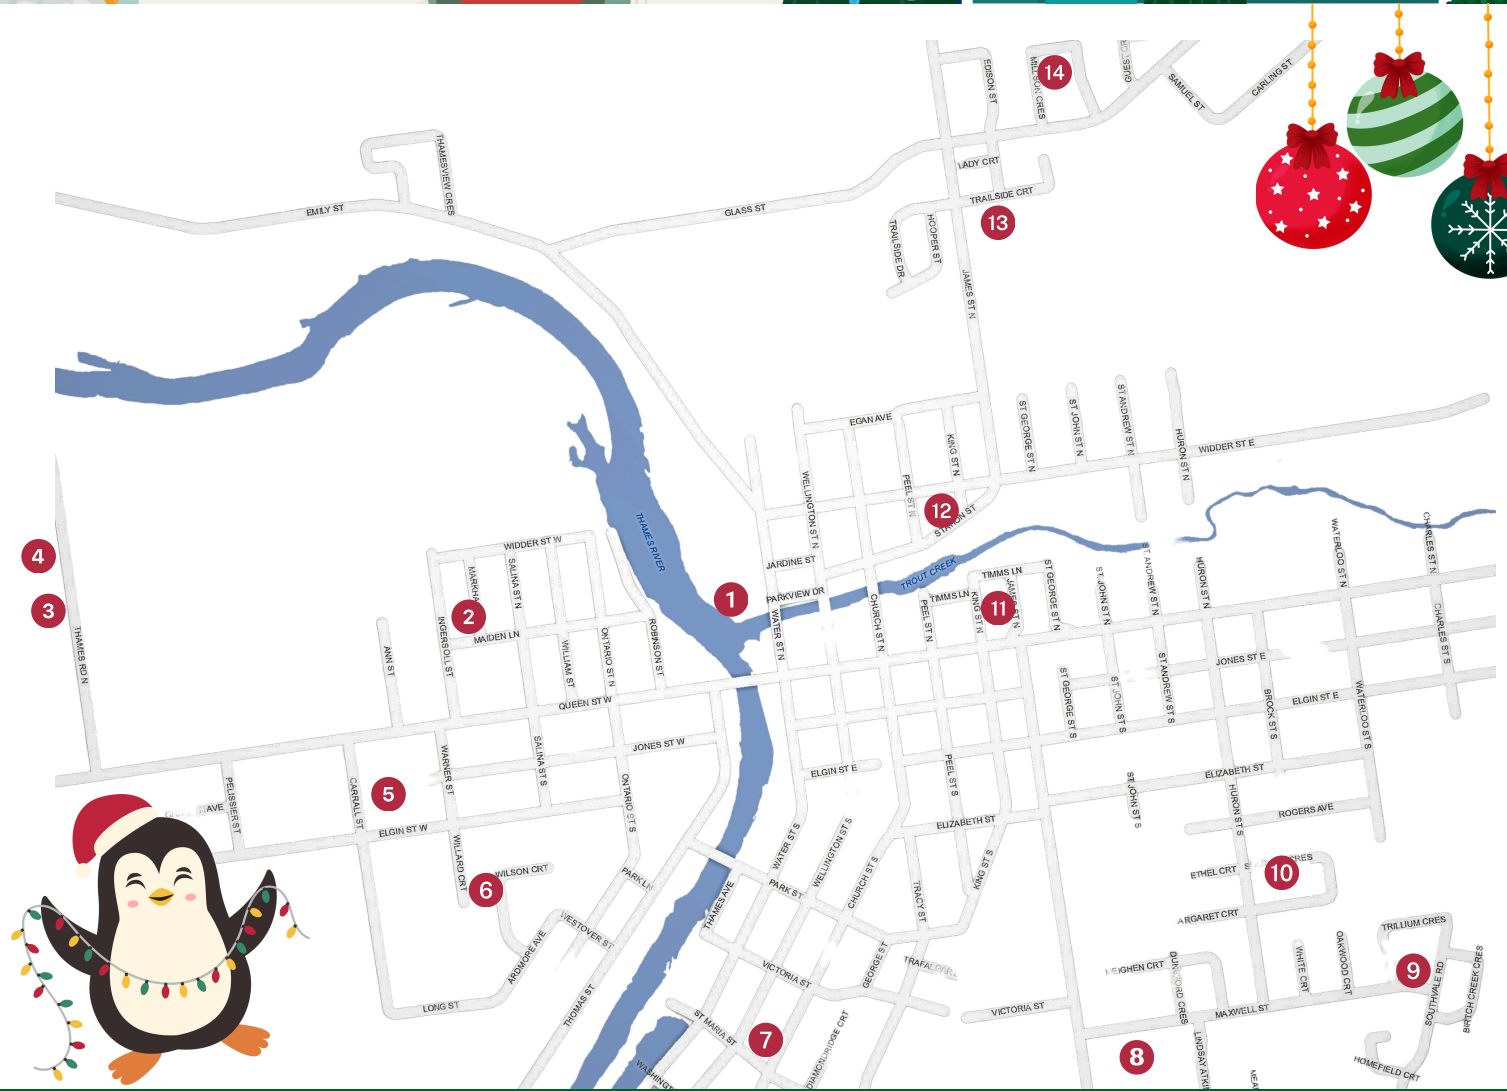

ST. MARYS HOLIDAY LIGHT TOUR 2024

A treasure map of St. Marys' best lit homes. Begin your tour at #1 with our beautiful WinterLights display!

- 1 Veterans' Circle
- 2 271 Maiden Lane
- 3 Maple Lane Park
- 4 65 Thames Road
- 5 342 Jones St. W
- 6 42 Wilson Crt.
- 7 293 Wellington St. S
- 8 5 Maxwell St.
- 9 263 Southvale Rd.
- 10 6 Sparling Cres.
- 11 20 James St. N
- 12 226 Widder St. E
- 13 32 Trailside Crt.
- 14 150 Millson Cres.

WinterLights is lit nightly from 5 - 11 PM. Individual homes may vary. Lights and homes are lit until January 1, 2025. Visit www.discoverstmarys.ca/happyholidays for more fun this holiday season!